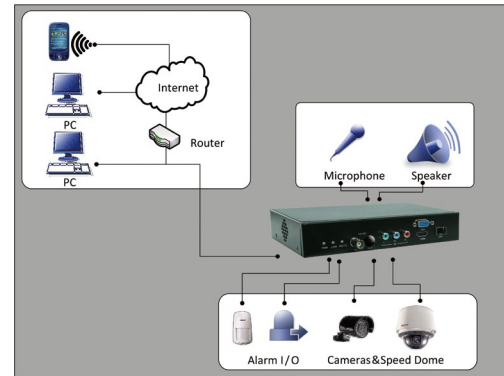

DS-6601HFHI High Definition Encoder

Key features

- H.264 video compression
- 1920×1080P resolution real-time recording
- HD-SDI/FC/HDMI/VGA/YPbPr video input interfaces
- Dual-stream
- Multiple PTZ protocols
- SADP(IP Finder), UDP, RTP and RTSP protocols