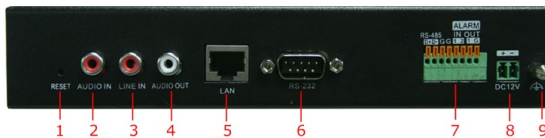

Rear Panel of DS-6601HFHI

1. Reset
2. Audio in
3. Line in
4. Audio out
5. LAN (10 M/100 M/1000 Mbps self-adaptive UTP ethernet interface)
6. RS-232 serial interface
7. RS-485 serial interface, alarm in, alarm out
8. 12 VDC power input
9. GND