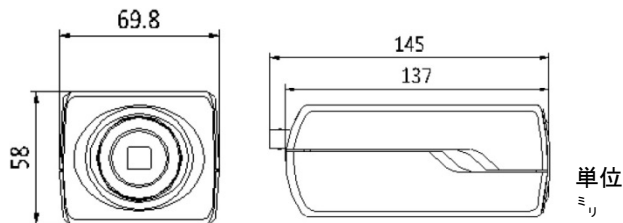

オーダー番号 P/N 2CD4032FWD, 2CD4032FWDA

AG3Z3112F CS- MPIR-31	世界のレンズブランド CBC社 Computar 1/2.7" Format 3 Megapixel 3.1-8mm Varifocal Full HD Format DC Auto Iris Precise Focus Adjustment IR Corrected Optics Corner Brightness 画角 約75° ~33°	
5502-451	低歪曲の広角レンズ DC Iris 画角約110° Theia CSメガピクセル1.7mmレンズは、広い画角を持つため広範囲をカバーすることのできる固定焦点レンズです。「リニア光学技術™」(特許取得済)により低歪曲でありながら最大限の解像度を実現します。この超広角レンズによりメガピクセルネットワークカメラの可能性が一段と広がります。	
TV0550D- MPIR	Focal Length: 5-50mm Aperture Range: F1.7-C Lens Mount: CS Format: Ø6.5mm (1/2.7") Horizontal Angle of View: 1/3" :49.6°~5.5° 1/4" :40.0°~4.5° Min.Working Distance: 0.3m Iris Control: DC Weight: 102g Dimension: Ø43*76.7mm	

1203ZJ	マウント: 屋内ペンダント マウント 特徴: ボックス/バレット/ズームカメラに適したマウント 素材: アルミニウム合金 重量: 220g 寸法: 70.4 × 84 × 200 mm マウント: 屋外カメラ ハウジング 特徴: 簡単なインストール 天候の証拠: IP66 素材: アルミニウム合金 重量: 2300g(5.07lbs) 寸法: 458 × 122.3 × 140 × 6 mm (18.03" × 4.81" × 5.54")	
1311HZ	マウント: 屋外カメラ ハウジング 特徴: 内蔵ヒーター、ワイパー、ファン 稼働温度:-40° C~60° C(-40° F~140° F) 電源電圧: 24VAC±10% 消費電力: ヒーター 50 w, 3 w ファン、ワイパー 5 w 耐候性: IP66 素材: アルミニウム合金 重量: 2615g(5.76lbs) サイズ: 148 × 166.4 × 460 (5.86" × 6.55" × 18.11")	
1312HZ	マウント: 屋内/屋外の壁マウント 特徴: ボックス カメラに適した屋内/屋外用ハウジング 素材: アルミニウム合金 重量: 765g(1.69lbs) 寸法: 304 × 71 × 100mm(11.79" × 2.80" × 3.94")	
1213ZJ	マウント: ボール マウント アダプター 特徴: DS 1213ZJ DS 1212ZJ DS 1225ZJ DS 1226ZJに適したブラケット 素材: アルミニウム合金 / ステンレス 重量: 1205g(2.66lbs) 寸法: 194 × 117 × 100 mm (7.64" × 4.61" × 3.94")	
1215ZJ	マウント: ボールマウントアダプタ 特徴: ボックスカメラ及びハウジング(ユニバーサル調整)に適し 構造: アルミ合金 重量: 1895g(4.18ポンド) 外形寸法: 194 × 117 × 226mm (7.64" × 8.90" × 4.61")	
1214ZJ		

推奨レコーダ HIKVISION製の全レコーダー VMS対応状況

社名	ブランド	ONVIF	専用
Genetec	Omnicast	○	近日
Genetec	GSC Omnicast	○	近日
Exacq	exacqVision	○	
Milestone	Xprotect	○	
ルクレ	アロバビュー	×	×
ネットカム	KxViewPro	×	×

ご用命は信頼の下記代理店にご用命ください

誠に恐縮でございますが、記載内容の間違い等に起因する保証等とはご容赦願います。記載内容は予告なく変更されます。